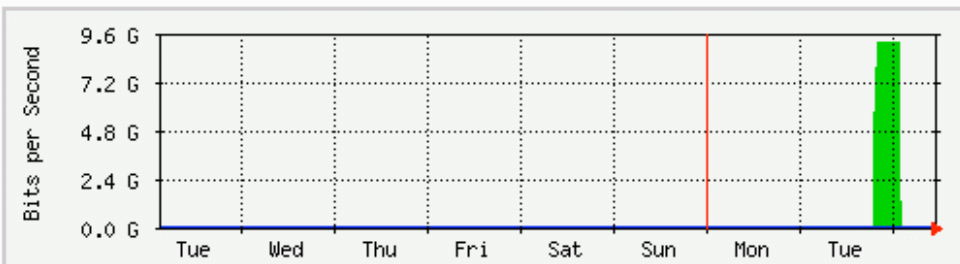

Traffic Analysis for NLR-STAR-WASH-10GE-103 RX

System: nlr-e300 in
Maintainer:
Description: NLR-STAR-WASH-10GE-103 RX
ifType: ethernetCsmacd (6)
ifName: TenGigabitEthernet 2/1
Max Speed: 10.0 Gbits/s

The statistics were last updated **Wednesday, 22 March 2006 at 11:36**,
at which time 'nlr-e300' had been up for **23 days, 13:25:10**.

'Daily' Graph (5 Minute Average)

Max In: 9969.3 Mb/s (99.7%) Average In: 2843.0 Mb/s (28.4%) Current In: 100.3 Mb/s (1.0%)
Max Out: 148.2 Mb/s (1.5%) Average Out: 766.8 kb/s (0.0%) Current Out: 363.0 kb/s (0.0%)

'Weekly' Graph (30 Minute Average)

Max In: 9292.2 Mb/s (92.9%) Average In: 2796.0 Mb/s (28.0%) Current In: 8.0 b/s (0.0%)
Max Out: 31.4 Mb/s (0.3%) Average Out: 747.8 kb/s (0.0%) Current Out: 0.0 b/s (0.0%)

Traffic Analysis for NLR-STAR-WASH-10GE-103 TX

System: nlr-e300 in
Maintainer:
Description: NLR-STAR-WASH-10GE-103 TX
ifType: ethernetCsmacd (6)
ifName: TenGigabitEthernet 1/1
Max Speed: 10.0 Gbits/s

The statistics were last updated **Wednesday, 22 March 2006 at 11:36**,
at which time 'nlr-e300' had been up for **23 days, 13:25:10**.