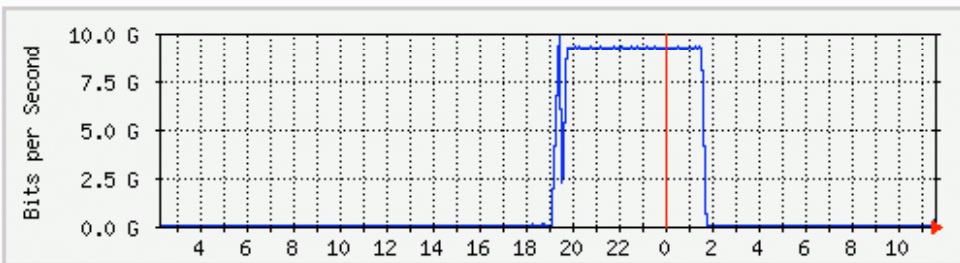

Traffic Analysis for NLR-STAR-WASH-10GE-103 RX

System: nlr-e300 in
Maintainer:
Description: NLR-STAR-WASH-10GE-103 RX
ifType: ethernetCsmacd (6)
ifName: TenGigabitEthernet 2/1
Max Speed: 10.0 Gbits/s

The statistics were last updated **Wednesday, 22 March 2006 at 11:36**,
at which time 'nlr-e300' had been up for **23 days, 13:25:10**.

'Weekly' Graph (30 Minute Average)

Max In: 9292.2 Mb/s (92.9%) Average In: 2796.0 Mb/s (28.0%) Current In: 8.0 b/s (0.0%)
Max Out: 31.4 Mb/s (0.3%) Average Out: 747.8 kb/s (0.0%) Current Out: 0.0 b/s (0.0%)

Traffic Analysis for NLR-STAR-WASH-10GE-103 TX

System: nlr-e300 in
Maintainer:
Description: NLR-STAR-WASH-10GE-103 TX
ifType: ethernetCsmacd (6)
ifName: TenGigabitEthernet 1/1
Max Speed: 10.0 Gbits/s

The statistics were last updated **Wednesday, 22 March 2006 at 11:36**,
at which time 'nlr-e300' had been up for **23 days, 13:25:10**.

'Daily' Graph (5 Minute Average)

Max In: 148.2 Mb/s (1.5%) Average In: 763.7 kb/s (0.0%) Current In: 361.8 kb/s (0.0%)
Max Out: 9898.3 Mb/s (99.0%) Average Out: 2810.2 Mb/s (28.1%) Current Out: 99.9 Mb/s (1.0%)