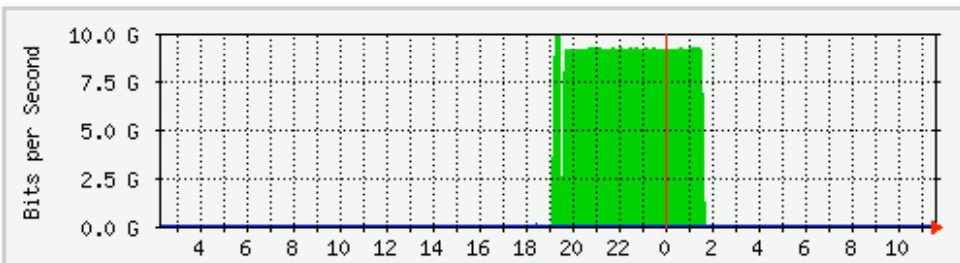

Traffic Analysis for NLR-STAR-WASH-10GE-103 RX

System: nlr-e300 in
Maintainer:
Description: NLR-STAR-WASH-10GE-103 RX
ifType: ethernetCsmacd (6)
ifName: TenGigabitEthernet 2/1
Max Speed: 10.0 Gbits/s

The statistics were last updated **Wednesday, 22 March 2006 at 11:36**,
at which time 'nlr-e300' had been up for **23 days, 13:25:10**.

'Daily' Graph (5 Minute Average)

Max In: 9969.3 Mb/s (99.7%) Average In: 2843.0 Mb/s (28.4%) Current In: 100.3 Mb/s (1.0%)
Max Out: 148.2 Mb/s (1.5%) Average Out: 766.8 kb/s (0.0%) Current Out: 363.0 kb/s (0.0%)

'Weekly' Graph (30 Minute Average)

Max In: 9292.2 Mb/s (92.9%) Average In: 2796.0 Mb/s (28.0%) Current In: 8.0 b/s (0.0%)
Max Out: 31.4 Mb/s (0.3%) Average Out: 747.8 kb/s (0.0%) Current Out: 0.0 b/s (0.0%)

Traffic Analysis for NLR-STAR-WASH-10GE-103 TX

System: nlr-e300 in
Maintainer:
Description: NLR-STAR-WASH-10GE-103 TX
ifType: ethernetCsmacd (6)
ifName: TenGigabitEthernet 1/1
Max Speed: 10.0 Gbits/s

The statistics were last updated **Wednesday, 22 March 2006 at 11:36**,
at which time 'nlr-e300' had been up for **23 days, 13:25:10**.