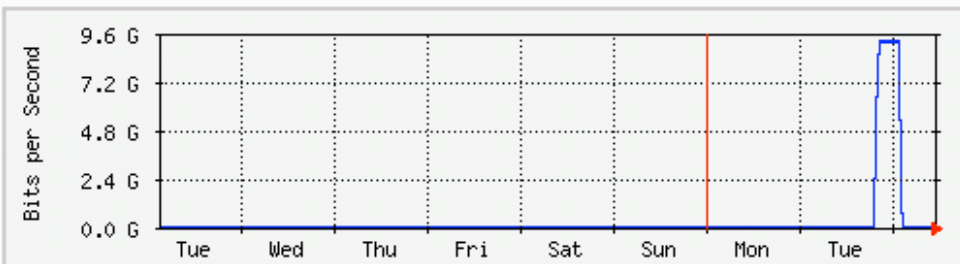

'Weekly' Graph (30 Minute Average)

Max In: 9292.2 Mb/s (92.9%) Average In: 2796.0 Mb/s (28.0%) Current In: 8.0 b/s (0.0%)
Max Out: 31.4 Mb/s (0.3%) Average Out: 747.8 kb/s (0.0%) Current Out: 0.0 b/s (0.0%)

Traffic Analysis for NLR-STAR-WASH-10GE-103 TX

System: nlr-e300 in
Maintainer:
Description: NLR-STAR-WASH-10GE-103 TX
ifType: ethernetCsmacd (6)
ifName: TenGigabitEthernet 1/1
Max Speed: 10.0 Gbits/s

The statistics were last updated **Wednesday, 22 March 2006 at 11:36**,
at which time 'nlr-e300' had been up for **23 days, 13:25:10**.

'Daily' Graph (5 Minute Average)

Max In: 148.2 Mb/s (1.5%) Average In: 763.7 kb/s (0.0%) Current In: 361.8 kb/s (0.0%)
Max Out: 9898.3 Mb/s (99.0%) Average Out: 2810.2 Mb/s (28.1%) Current Out: 99.9 Mb/s (1.0%)

'Weekly' Graph (30 Minute Average)

Max In: 31.4 Mb/s (0.3%) Average In: 747.8 kb/s (0.0%) Current In: 0.0 b/s (0.0%)
Max Out: 9292.2 Mb/s (92.9%) Average Out: 2774.8 Mb/s (27.7%) Current Out: 8.0 b/s (0.0%)