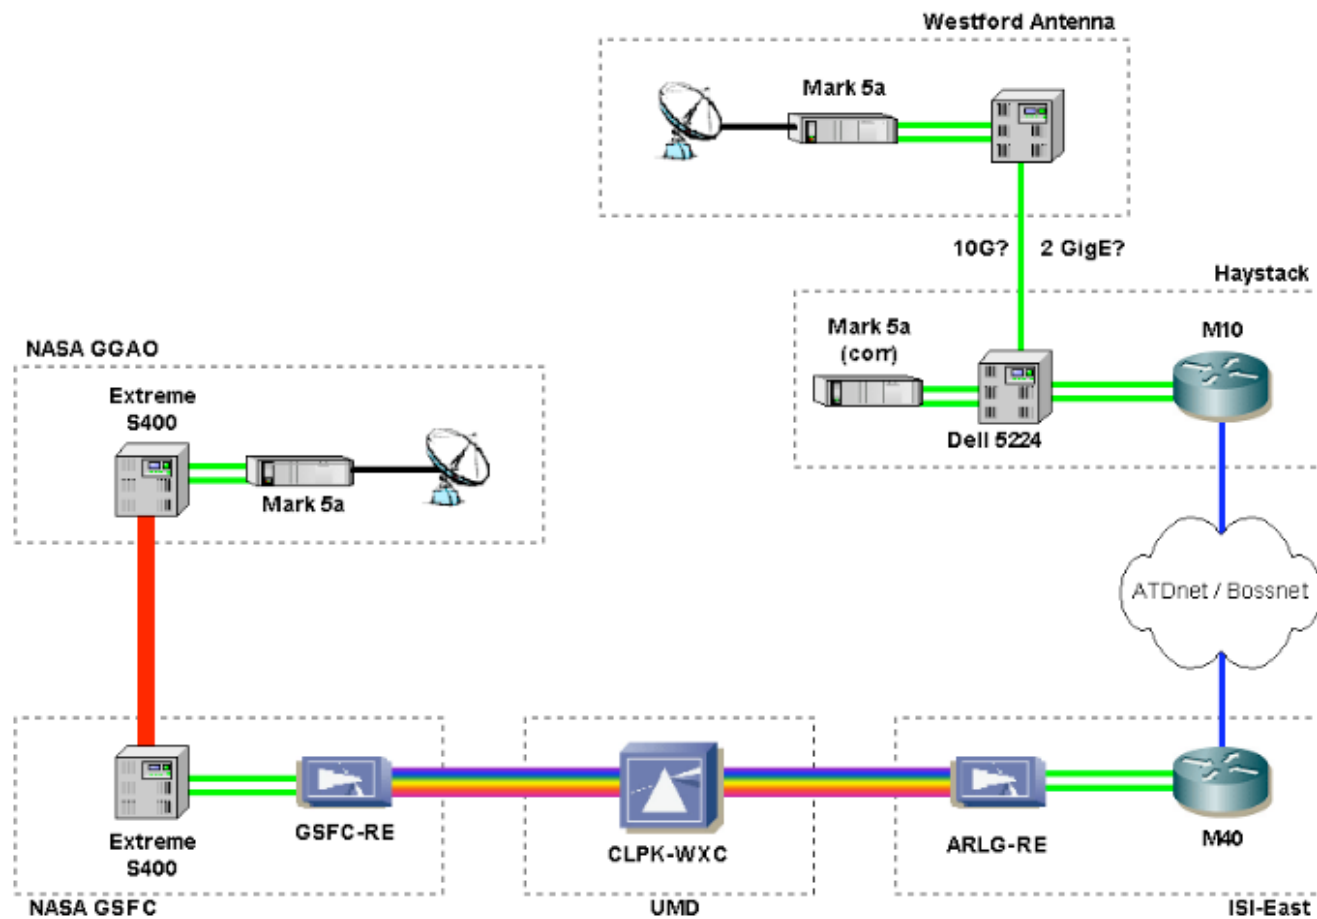

E-VLBI SC2004 Experiment#1

DRAGON
Supercomputing 2004
e-VLBI Experiment #1
To Be Demonstrated: Tomorrow
 Last Updated: September 22nd, 2004

Movaz IWSS

Movaz RayExpress

WDM Link

OC-48

GigE

10 GigE