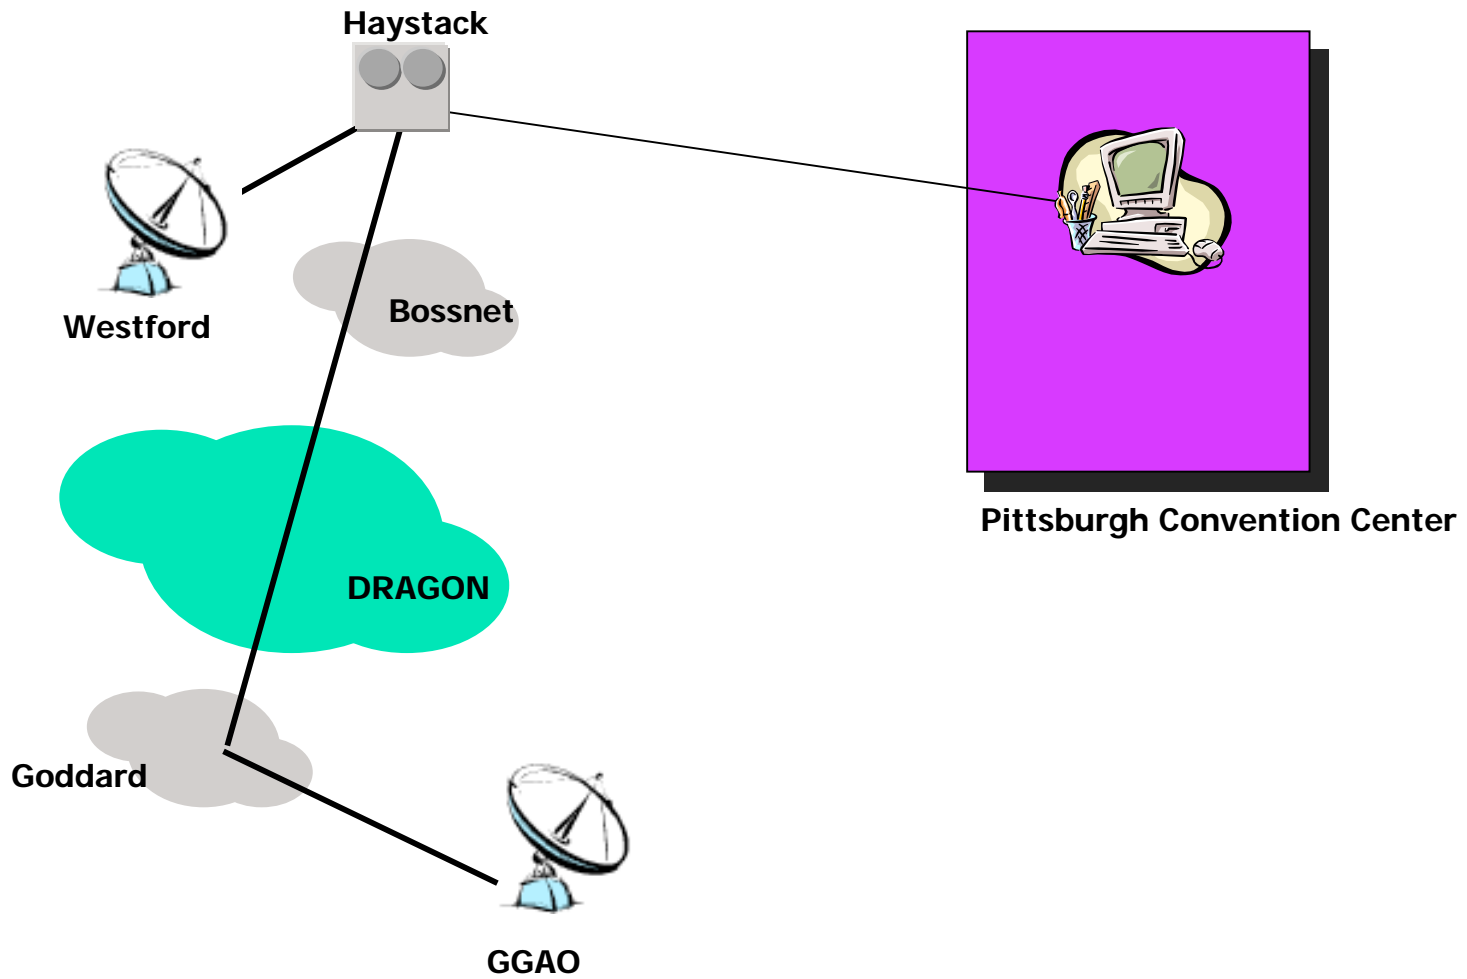

E-VLBI SC2004 Experiment#1

DRAGON
Supercomputing 2004
e-VLBI Experiment #1
To Be Demonstrated: Tomorrow
 Last Updated: September 22nd, 2004

Movaz IWSS

Movaz RayExpress

WDM Link

OC-48

GigE

10 GigE