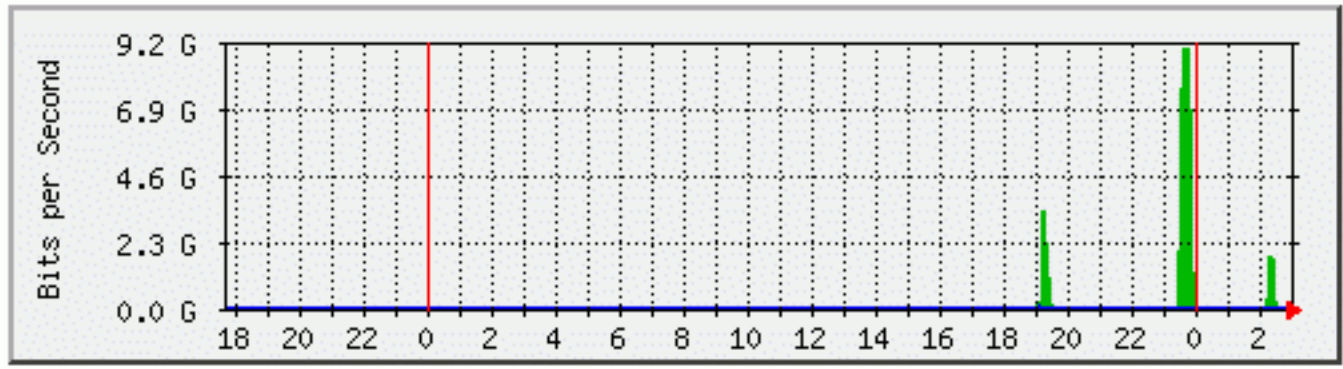

# Traffic Analysis for NLR-SUNN-WASH-10GE-92 RX

System: nlr-e300 in  
Maintainer:  
Description: NLR-WASH-STAR-10GE-92 RX  
ifType: ethernetCsmacd (6)  
ifName: TenGigabitEthernet 2/1  
Max Speed: 10.0 Gbits/s

The statistics were last updated **Thursday, 2 February 2006 at 3:01**,  
at which time 'nlr-e300' had been up for **42 days, 7:27:19**.

## 'Daily' Graph (5 Minute Average)

Max In:9074.5 Mb/s (90.7%) Average In:501.7 Mb/s (5.0%) Current In:24.0 b/s (0.0%)  
Max Out:138.0 Mb/s (1.4%) Average Out:1995.9 kb/s (0.0%) Current Out:8.0 b/s (0.0%)