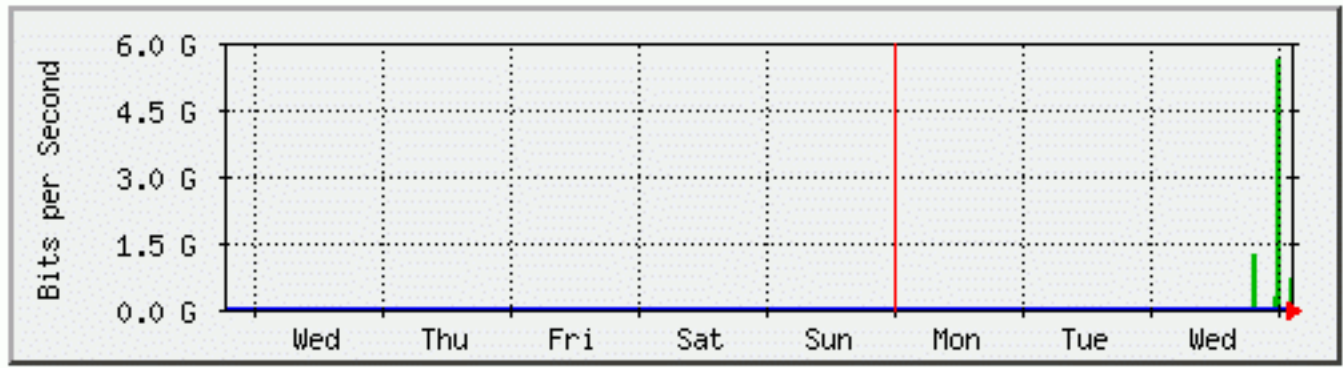

'Weekly' Graph (30 Minute Average)

Max In:5689.2 Mb/s (56.9%) Average In:535.2 Mb/s (5.4%) Current In:724.6 Mb/s (7.2%)
Max Out:29.2 Mb/s (0.3%) Average Out:2129.0 kb/s (0.0%) Current Out:2723.9 kb/s (0.0%)