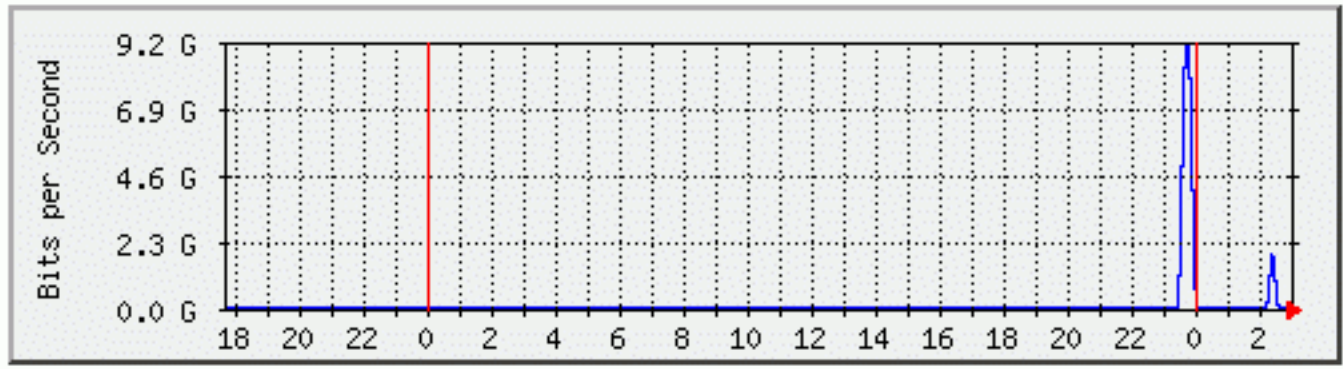

# Traffic Analysis for NLR-SUNN-WASH-10GE-92 TX

System: nlr-e300 in  
Maintainer:  
Description: NLR-WASH-STAR-10GE-92 TX  
ifType: ethernetCsmacd (6)  
ifName: TenGigabitEthernet 1/1  
Max Speed: 10.0 Gbits/s

The statistics were last updated **Thursday, 2 February 2006 at 3:01**,  
at which time 'nlr-e300' had been up for **42 days, 7:27:18**.

## 'Daily' Graph (5 Minute Average)

Max In:6825.9 kb/s (0.1%) Average In:221.1 kb/s (0.0%) Current In:8.0 b/s (0.0%)  
Max Out:9068.1 Mb/s (90.7%) Average Out:548.0 Mb/s (5.5%) Current Out:24.0 b/s (0.0%)