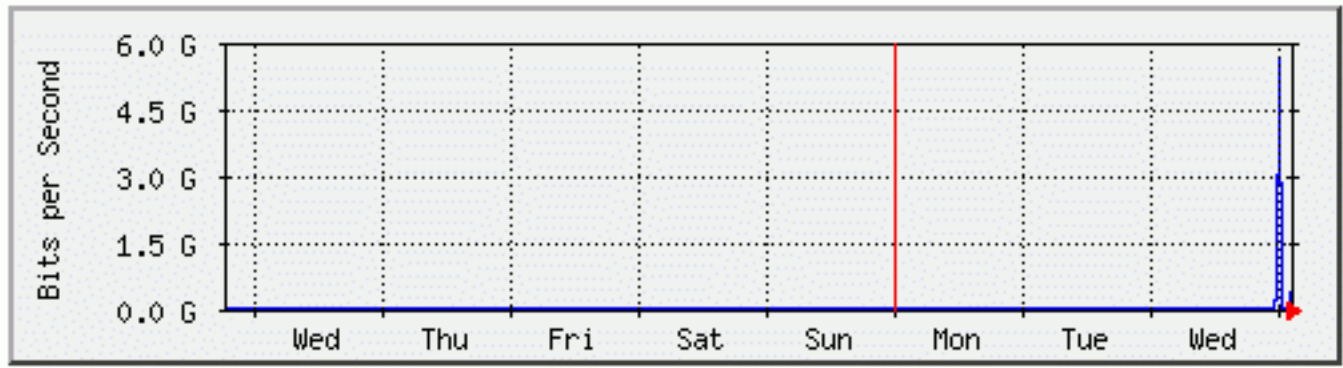

'Weekly' Graph (30 Minute Average)

Max In:2723.8 kb/s (0.0%) Average In:227.2 kb/s (0.0%) Current In:2723.9 kb/s (0.0%)
Max Out:5663.2 Mb/s (56.6%) Average Out:563.2 Mb/s (5.6%) Current Out:724.6 Mb/s (7.2%)